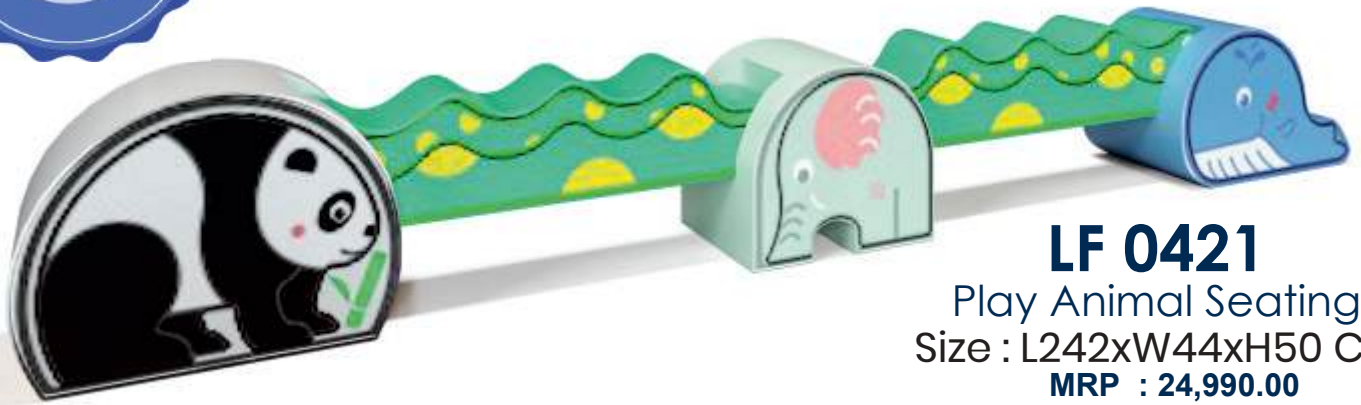

LF 1486 L120 × W90 cm  
MRP : .....

**LF 0421**

Play Animal Seating  
Size : L242xW44xH50 CM  
MRP : 24,990.00

**LF 0422**

Play Crocodile Seating  
Size : L260xW44xH52 CM  
MRP : 79,990.00

**LF 0423**

Play Shark Seating  
Size : L100xW22xH27 CM  
MRP : 24,990.00