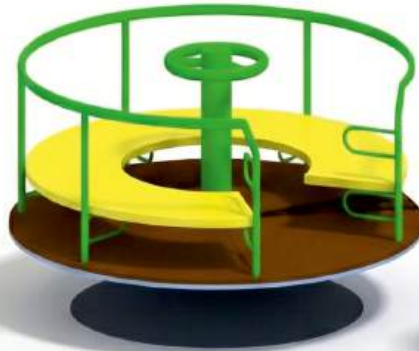

OUTDOOR

Little Fingers India Pvt. Ltd.

3M-213, Govind Narayani Towers,
East of NGEF Layout, Kasturi Nagar,
Bangalore - 560 043.
Ph- 99805 12408 / 95133 00862
E-mail : enquiry@littlefingers.in

Follow us :

IS 9873(Part 1)

CML - 6200163494
www.bis.gov.in