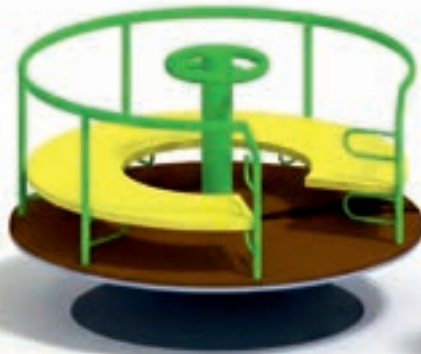

OUTDOOR

Little Fingers India Pvt. Ltd.

3M-213, Govind Narayani Towers,
East of NGEF Layout, Kasturi Nagar,
Bangalore - 560 043.
Ph- 99805 12408 / 95133 00862
E-mail : enquiry@littlefingers.in

Follow us :

IS 9873(Part 1)

CML - 6200163494
www.bis.gov.in