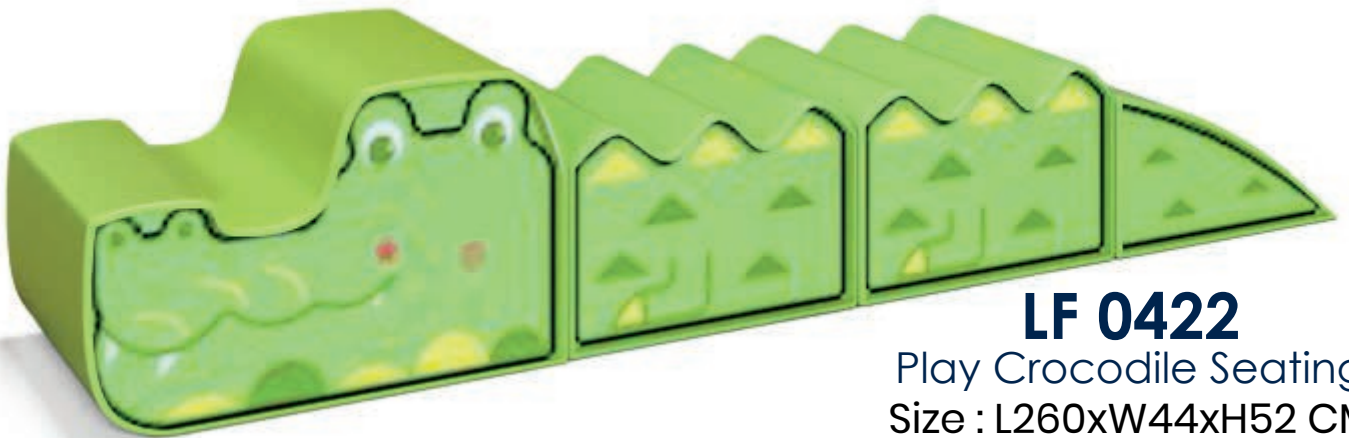

LF 1483 L60 × W60 cm  
MRP : .....

LF 1484 L60 × W60 cm  
MRP : .....

LF 1485 L60 × W60 cm  
MRP : .....

LF 1486 L120 × W90 cm  
MRP : .....

**LF 0421**

Play Animal Seating  
Size : L242xW44xH50 CM  
MRP : 24,990.00

**LF 0422**

Play Crocodile Seating  
Size : L260xW44xH52 CM  
MRP : 79,990.00

**LF 0423**

Play Shark Seating  
Size : L100xW22xH27 CM  
MRP : 24,990.00