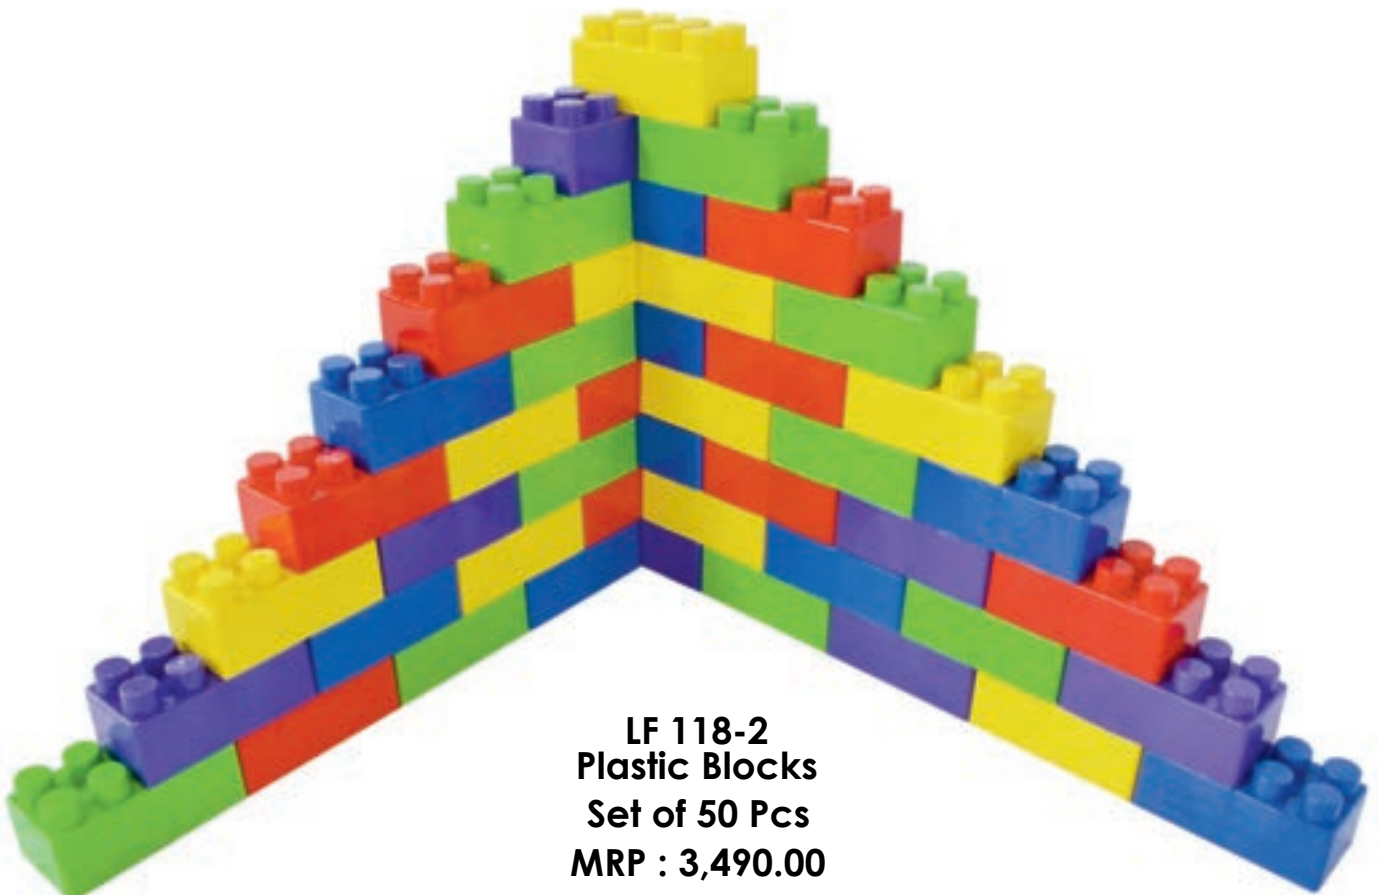

LF 118-2
Plastic Blocks
Set of 50 Pcs
MRP : 3,490.00