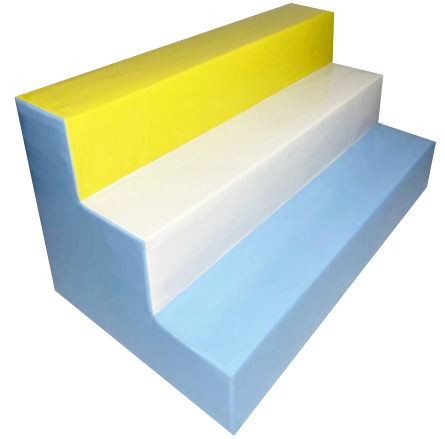

Spring Balancer
Rs.13,000

Soft Obstacle
Rs.28,000

SOFT PLAY COMPONENTS

Two Step Ladder
Rs. 7000

Two Step Round Ladder
Rs.7,500

Three Step Ladder
Rs.10,000

SOFT ENTRY

Soft Entry Door
Rs. 6000