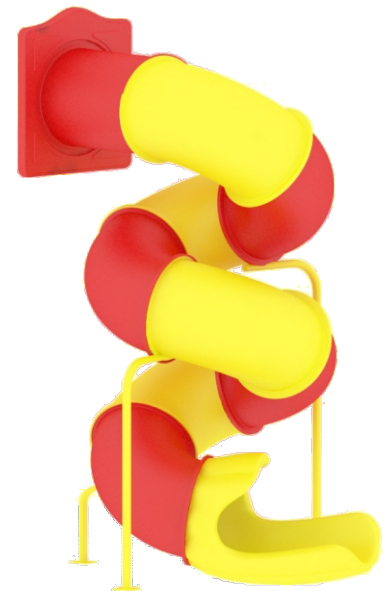

Tunnel Slide (120cm)
(Total Length 10.2ft)
Rs.35,000

Spiral Tunnel Slide
Platform Height : 5 ft
Rs.51,000

Spiral Tunnel Slide
Platform Height : 7 ft
Rs.76,000

OUTDOOR COMPONENTS

XL TUNNEL SLIDE (760mm Dia)

XL Tunnel Entry Gate
Rs.4,500

XL 30 Degree Tunnel
Rs.7,500

XL 90 Degree Tunnel
Rs.10,000

XL Middle Tunnel (60cm)
Rs.6,500

XL Middle Tunnel (80cm)
Rs.9,000

XL Exit Tunnel
Rs.12,500

XL Tunnel Slide (80cm)
(Total Length 8.2ft)
Rs. 36,000

XL Tunnel Slide (120cm)
(Total Length 10.2ft)
Rs. 46,000

XL Spiral Tunnel Slide
Platform Height : 5 ft
Rs. 67,000

XL Spiral Tunnel Slide
Platform Height : 9 ft
Rs. 1,10,000

OUTDOOR COMPONENTS

SPIRAL SLIDE