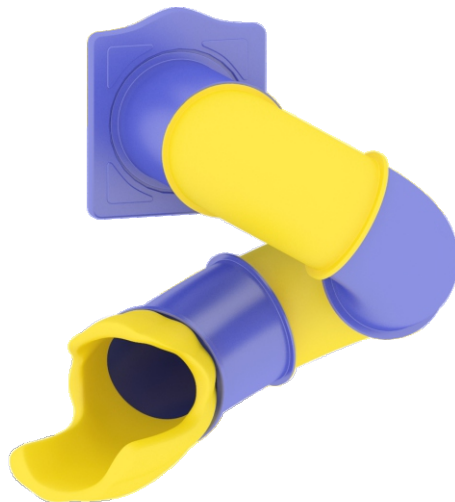

Tunnel Slide (120cm)
(Total Length 10.2ft)
Rs.35,000

Spiral Tunnel Slide
Platform Height : 5 ft
Rs.51,000

Spiral Tunnel Slide
Platform Height : 7 ft
Rs.76,000

OUTDOOR COMPONENTS

XL TUNNEL SLIDE (760mm Dia)

XL Tunnel Entry Gate
Rs.4,500

XL 30 Degree Tunnel
Rs.7,500

XL 90 Degree Tunnel
Rs.10,000

XL Middle Tunnel (60cm)
Rs.6,500

XL Middle Tunnel (80cm)
Rs.9,000

XL Exit Tunnel
Rs.12,500

XL Tunnel Slide (80cm)
(Total Length 8.2ft)
Rs. 36,000

XL Tunnel Slide (120cm)
(Total Length 10.2ft)
Rs. 46,000

XL Spiral Tunnel Slide
Platform Height : 5 ft
Rs. 67,000

XL Spiral Tunnel Slide
Platform Height : 9 ft
Rs. 1,10,000

OUTDOOR COMPONENTS

SPIRAL SLIDE