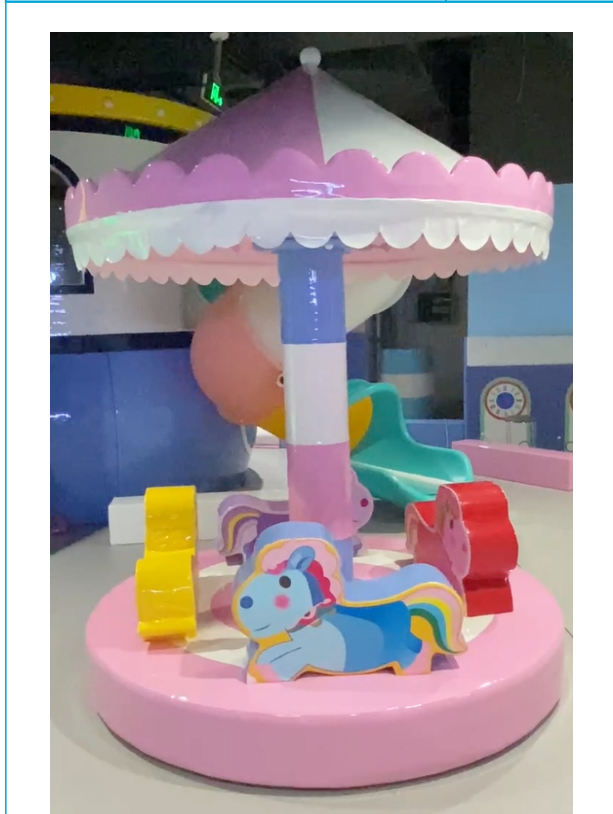

SOFT PLAY COMPONENTS

Soft Horse Rocker
Rs.4,500

Soft Squirrel Rocker
Rs.4,500

Soft Horse MGR
Rs.1,50,000
(Dia 1.8m)

Shooting Gun Metal
Rs.30,000

Tree MGR
Rs.2,00,000
(Dia 2.8m - Height 2.65m)

Soft Horse MGR Big
Rs.2,00,000
Size : 180 x 265 cm

Ball Shooting
Rs.1,50,000
Size : 150 x 100 x 120 cm

SOFT PLAY COMPONENTS

C2 **C3**

C4 **C5**

Clamp
C2: - C4: Rs. 225
C5 :- Rs. 250

C6 **C10**

C11 **C12**

Clamp
C6, C10:- C12 Rs. 200