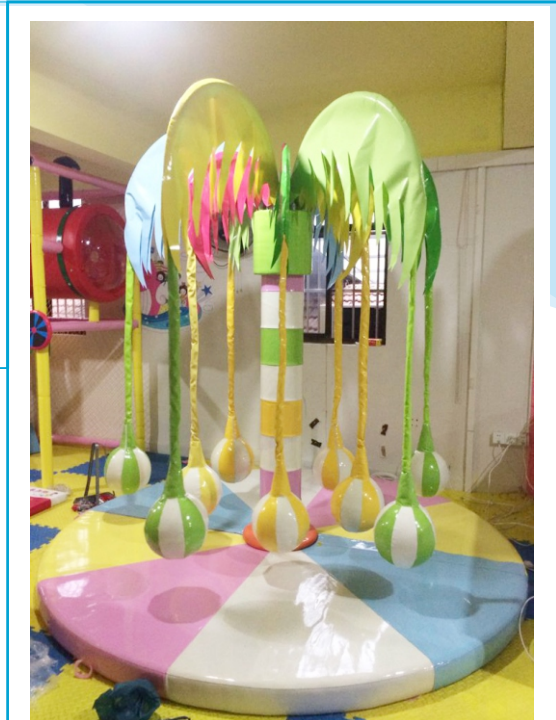

SOFT PLAY COMPONENTS

Soft Horse Rocker
Rs.4,500

Soft Squirrel Rocker
Rs.4,500

Soft Horse MGR
Rs.1,50,000
(Dia 1.8m)

Shooting Gun Metal
Rs.30,000

Tree MGR
Rs.2,00,000
(Dia 2.8m - Height 2.65m)

Soft Horse MGR Big
Rs.2,00,000
Size : 180 x 265 cm

Ball Shooting
Rs.1,50,000
Size : 150 x 100 x 120 cm

SOFT PLAY COMPONENTS

C2 **C3**

C4 **C5**

Clamp
C2: - C4: Rs. 225
C5 :- Rs. 250

C6 **C10**

C11 **C12**

Clamp
C6, C10:- C12 Rs. 200