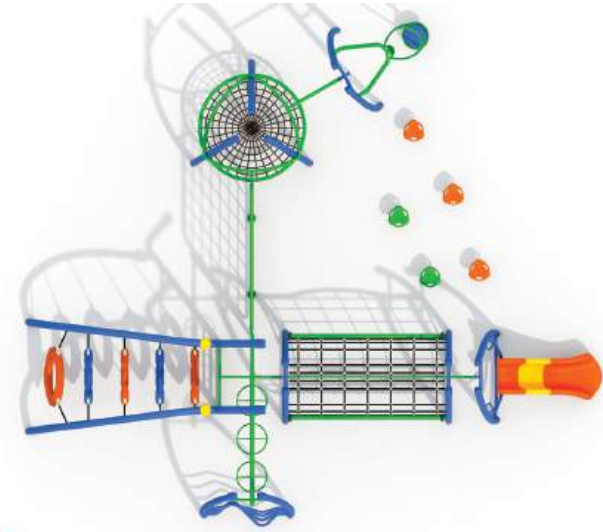

LFO ZP A-22

520x220x200cm -----Size
3 to 15-----Age Group
-----Color